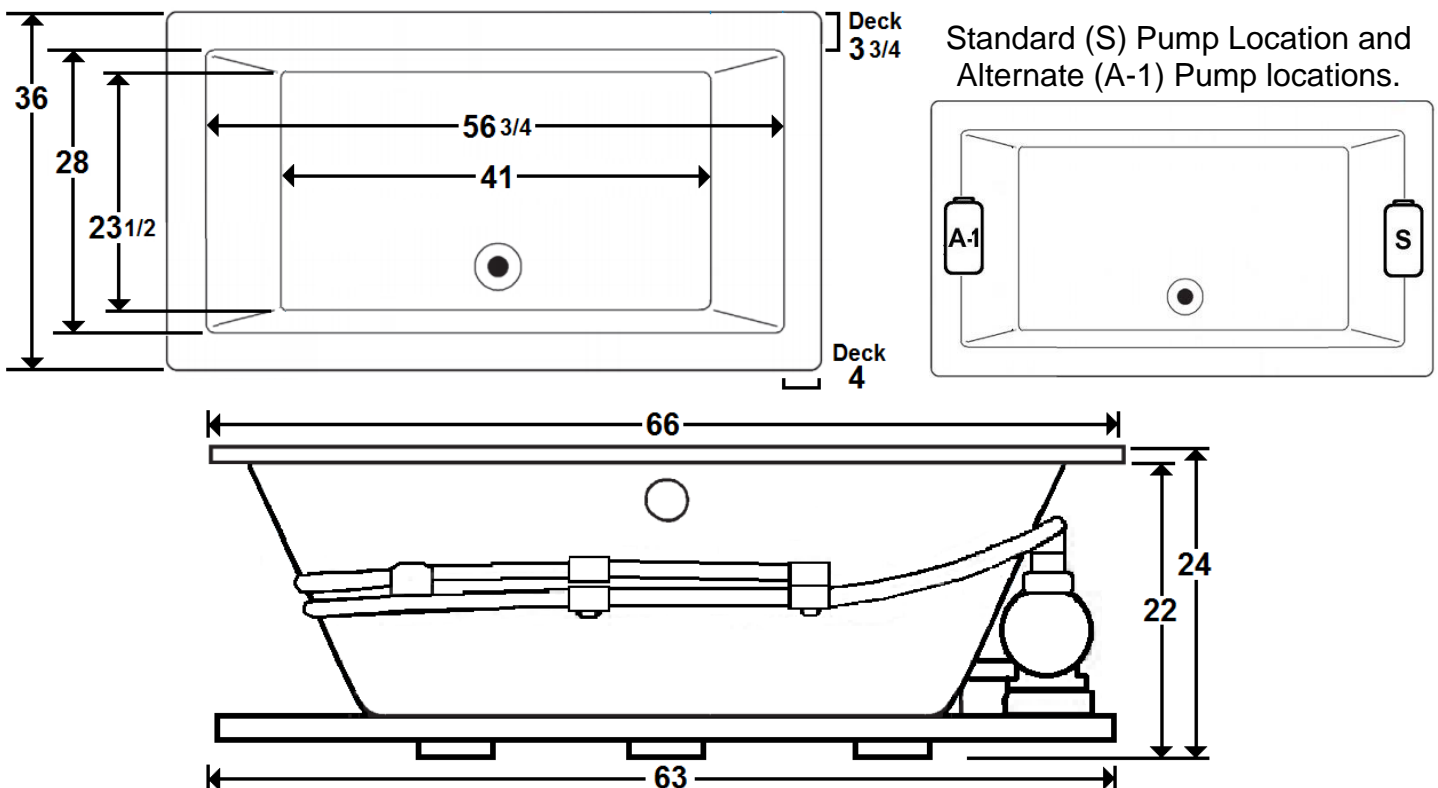

FARRELL 1

66" x 36" Skirted Acrylic Combo Bath

Model Number
6636FWA064
Center Drain Combo Bath in White

Features

- Color-matched jet trim
- 10 adjustable hydrotherapy jets
- 24 high output lateral air jets
- Constructed of high-gloss durable acrylic
- 3-Speed control for the 13.0 Amp pump
- 12.0 Amp variable speed blower
- Mood light included
- Inline heater available – LM300
- Pre-leveled base for easy installation
- Can be installed as an undermount
- Made in the USA

All dimensions are +/- 1/2" and subject to change without notice

Technical Information

- Weight: 164 lbs.
- Water Depth to Overflow: 18"
- Water Operating Level:
- Water Capacity: 87 gal.
- Sump Dimension: 46 3/4" x 20 1/4"